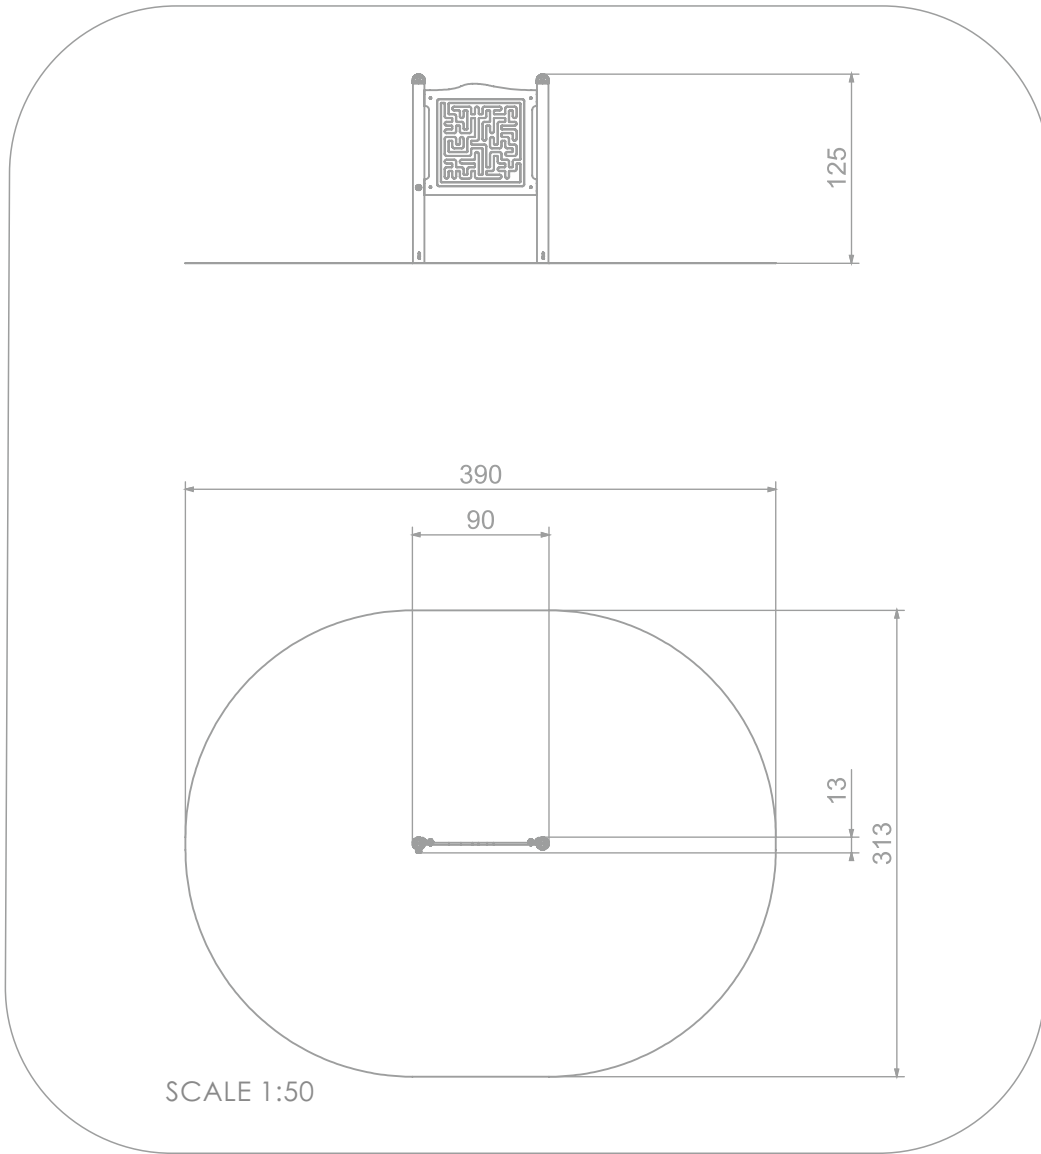

### INFORMATION ABOUT THE PRODUCT

Dimensions	13 x 90 cm
Safety zone	313 x 390 cm
Free space	11 m <sup>2</sup>
Overall height	125 cm
Free fall height	
Amount of users	1
Product complies with EN 1176-1:2017	YES
Availability of spare parts	YES
Age range	1-7
According to EN 1176-1:2017 norm, the product requires applying a safety surface according to the product's free fall height.	